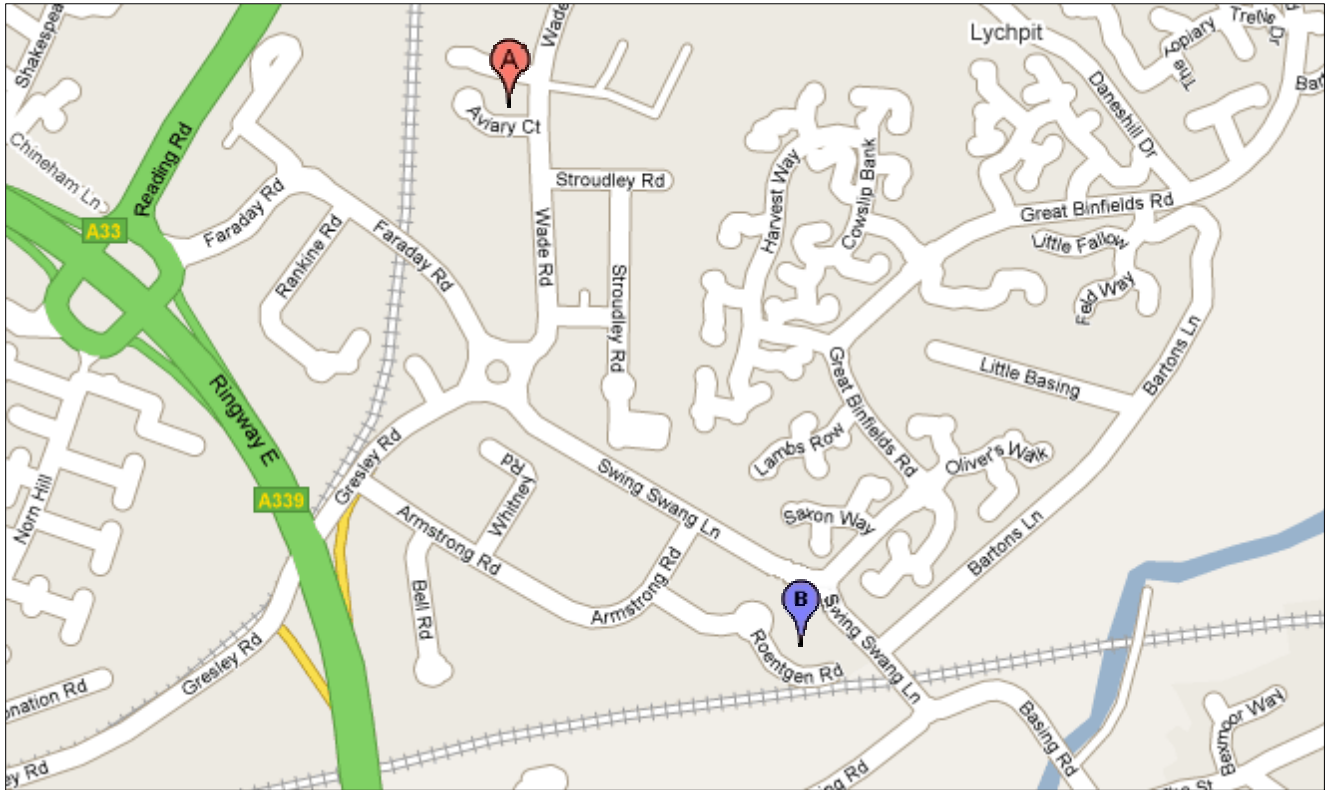

Directions to Sematron Global Distribution Centre - Lion Court

Directions from **A Sandpiper House** to **B Lion Court**

Turn right onto **Wade Road**. At the roundabout, take the first exit onto **Swing Swang Lane**. Turn right onto **Armstrong Road (Daneshill East Industrial Estate)**. Turn left onto **Roentgen Road**. At the roundabout take the second exit **to Lion Court**

Directions from **M3 Motorway**

Located 2 miles from **Junction 6 of the M3 Motorway**. Take the second exit onto the ring road and follow the **A339**. Take the 2nd slip round onto **Gresley Road**, turn right towards **Daneshill Industrial Estate**, at **Daneshill Roundabout**, take the 3rd exit onto **Swing Swang Lane**. Take 1st right onto **Armstrong Road (Daneshill East Industrial Estate)**. Turn left onto **Roentgen Road**. At the roundabout take the second exit **to Lion Court**